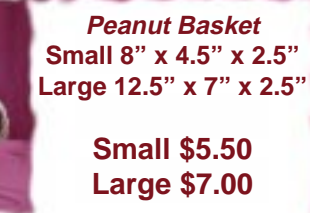

\*Large—Virginia, Texas, Maryland, Ohio, Massachusetts, North Carolina, Michigan, Minnesota, Nebraska, Oklahoma, New Mexico, Arizona, Montana, Idaho, Louisiana

**State Basket\***  
Small \$9.50  
Medium \$11.00  
Large \$13.50

**Chili Pepper Basket**  
16" x 7" x 2.5"

\$9.50

**Crab Basket**  
18" x 14" x 2.5"

\$13.50

**Dog Bone Basket**  
Small 7.5" x 5" x 2.5"  
Large 14" x 7" x 2.5"

Small \$5.50  
Large \$7.00

**Peanut Basket**  
Small 8" x 4.5" x 2.5"  
Large 12.5" x 7" x 2.5"

Small \$5.50  
Large \$7.00